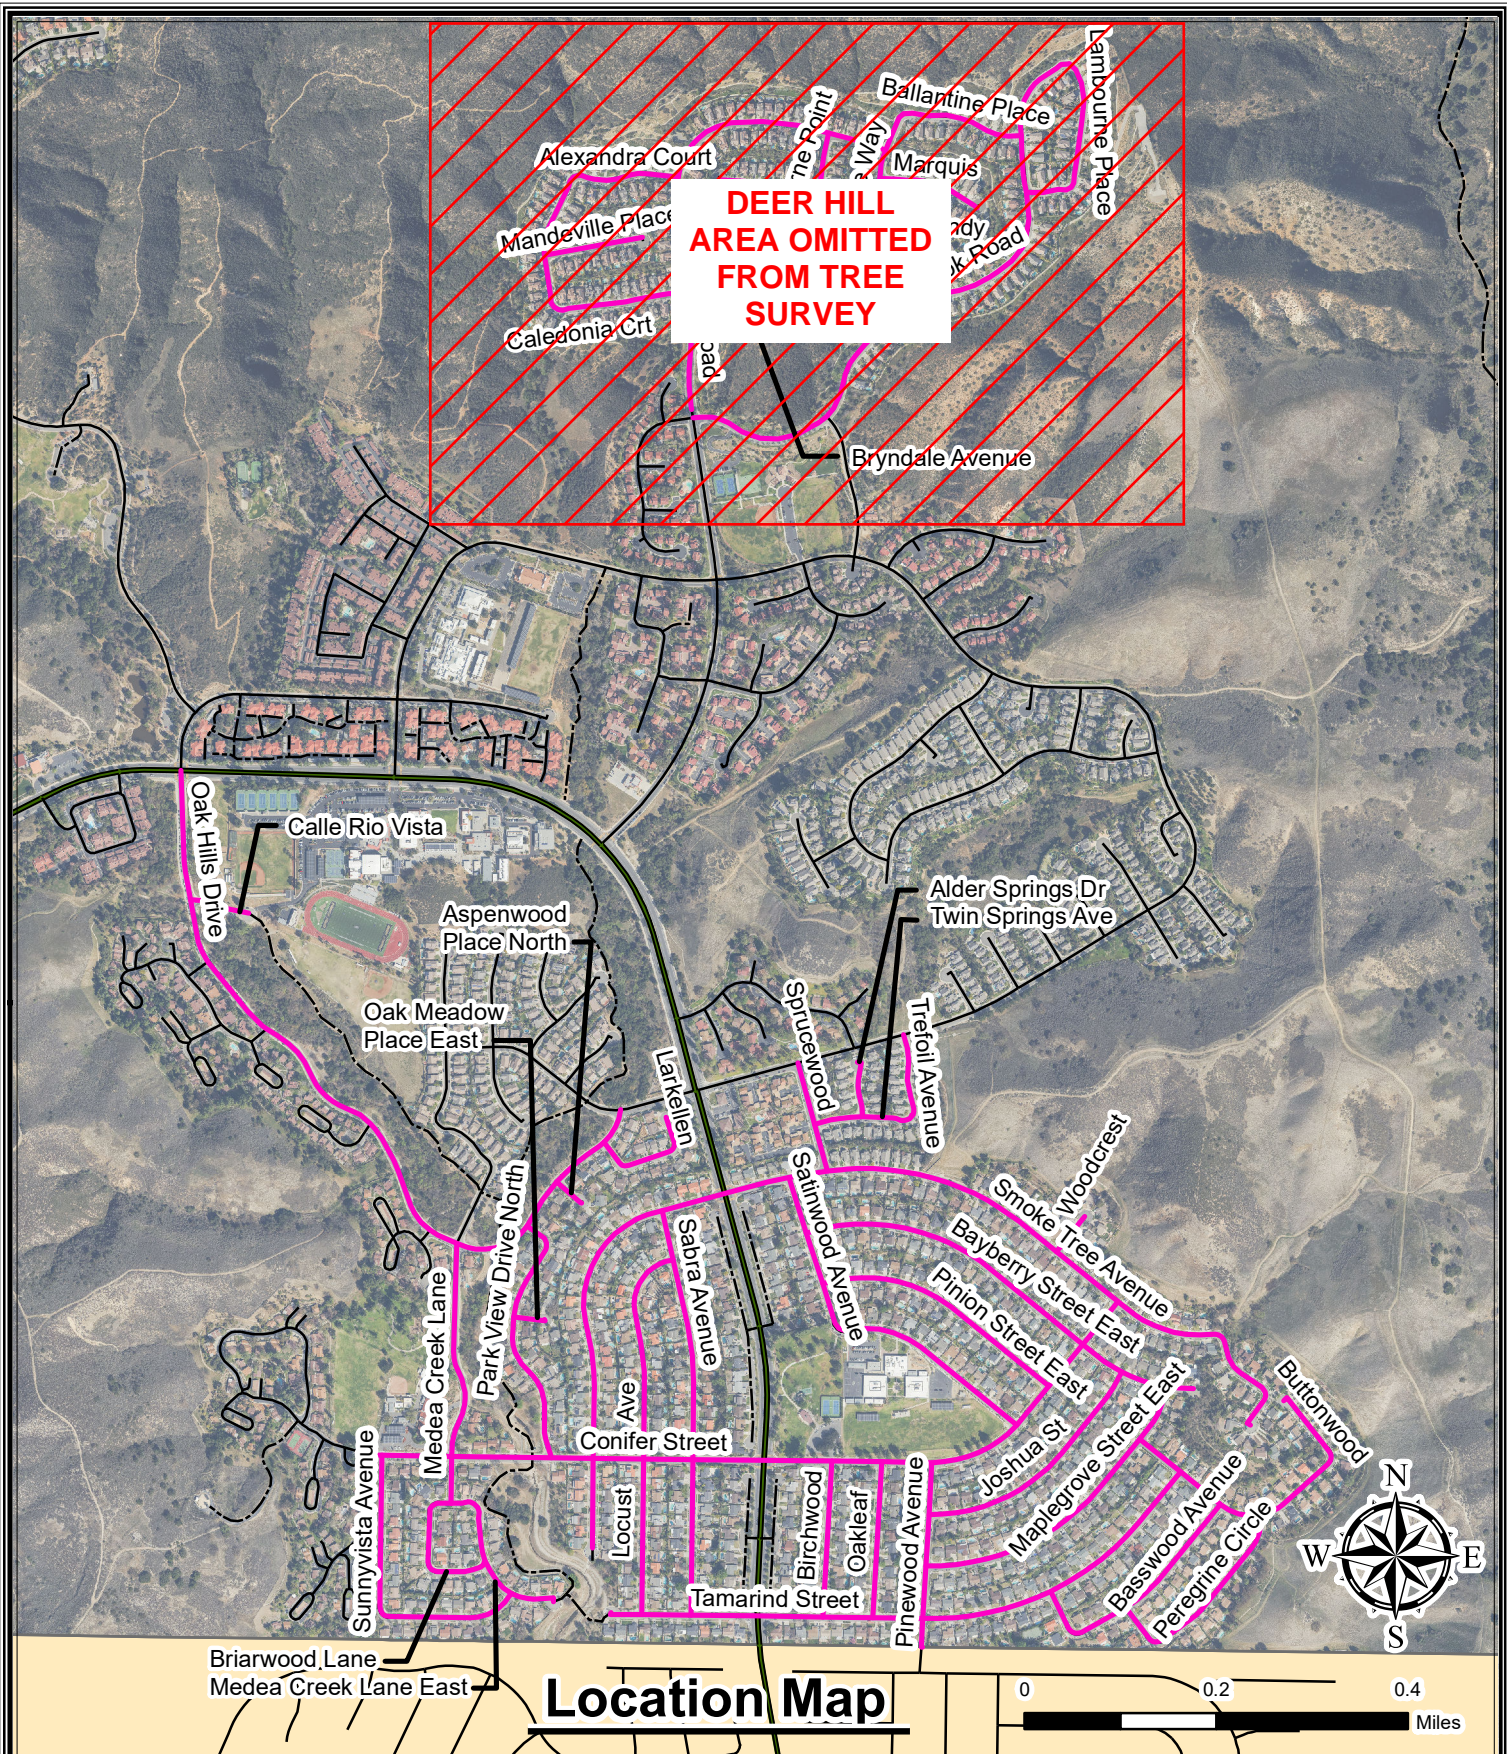

Vicinity Map

DRAWN JM
 CHECKED HDL

**COUNTY OF VENTURA
 PUBLIC WORKS AGENCY
 ROADS & TRANSPORTATION**
**EAST OAK PARK AREA
 PAVEMENT RESURFACING**

 1
 SHEET
 2
 OF

DRAWN JM

CHECKED HDL

**COUNTY OF VENTURA
PUBLIC WORKS AGENCY
ROADS & TRANSPORTATION
EAST OAK PARK AREA
PAVEMENT RESURFACING**

2
SHEET
2
OF