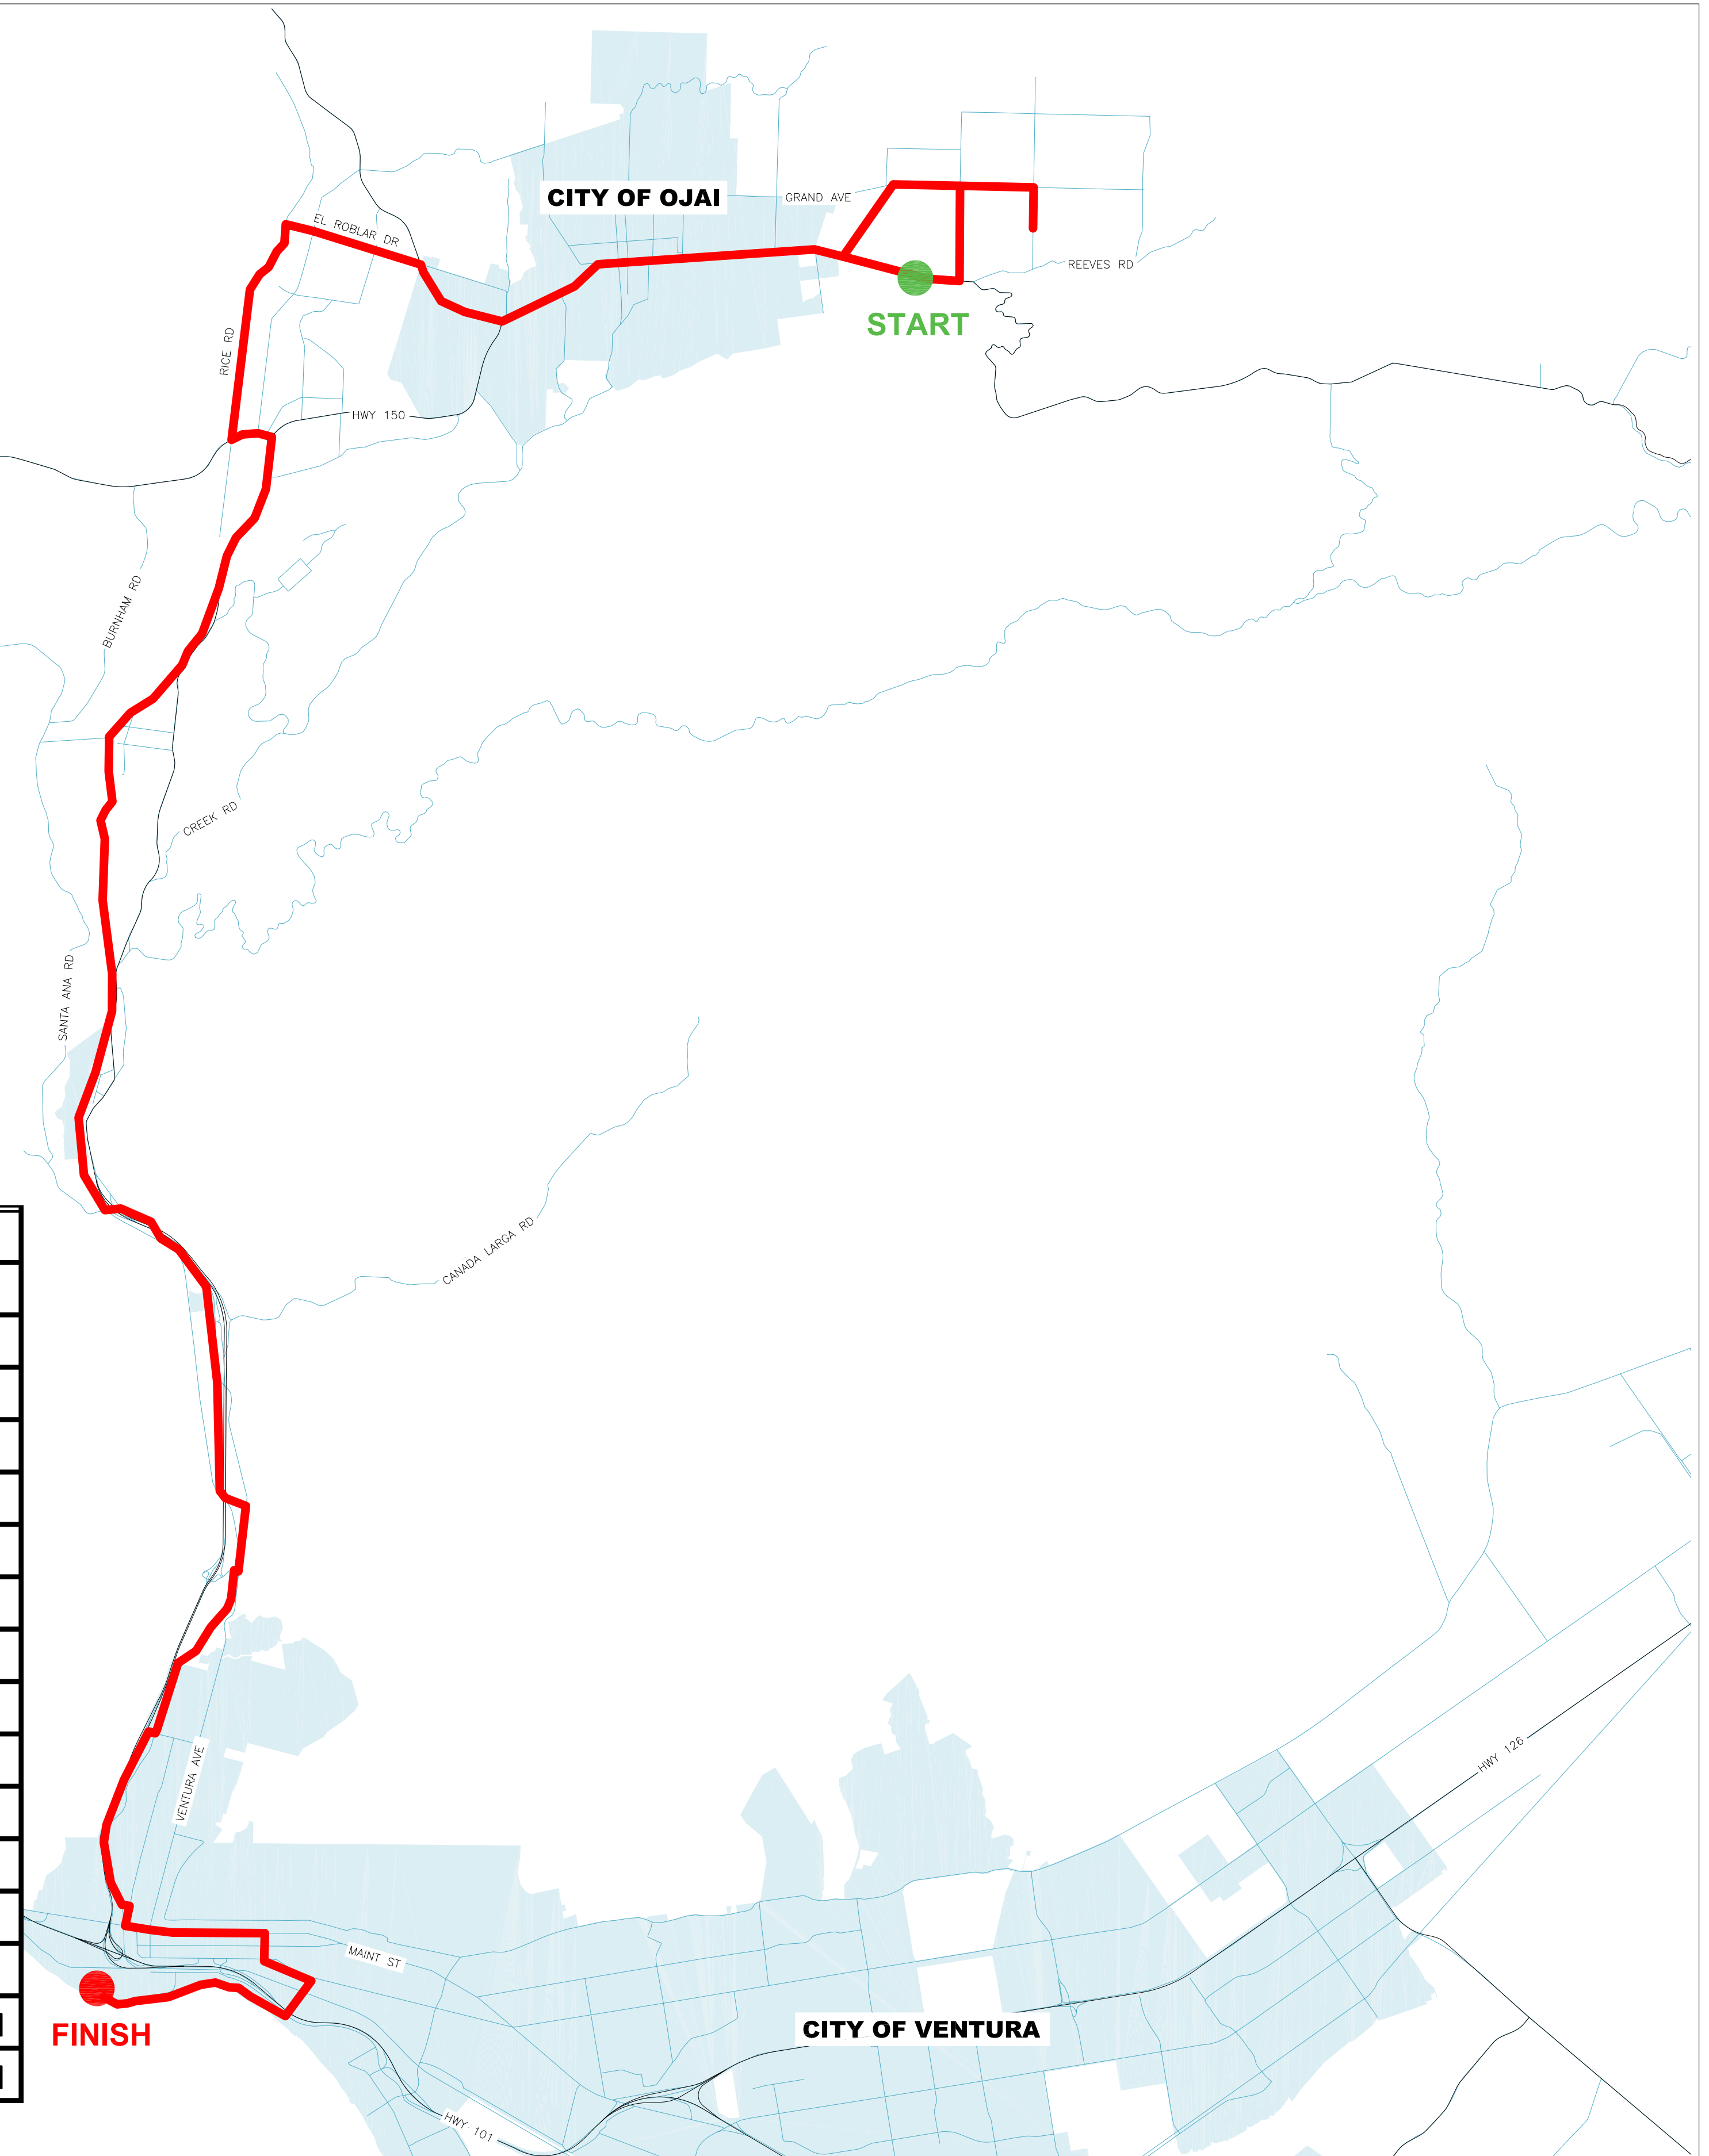

# MOUNTAINS 2 BEACH MARATHON

OJAI TO VENTURA, CALIFORNIA

JUNE 5, 2022 3:00 AM TO 12:00 PM

## ROAD CLOSURES

STREET	LANE	TIME
GORHAM RD	NB CLOSURE: OJAI AVE - GRAND AVE	3 AM - 8 AM
GORHAM RD	EB CLOSURE: GORHAM RD - CARNE RD	3 AM - 8 AM
GRAND AVE	FULL CLOSURE: CARNE - MCNELL RD	3 AM - 8 AM
MCNELL RD	FULL CLOSURE: GRAND AVE - REEVES RD	3 AM - 8 AM
CARNE RD	SB CLOSURE: GRAND AVE - OJAI AVE	3 AM - 8 AM
EL ROBLAR DR	EB CLOSURE: MARICOPA HWY - RICE RD	3 AM - 8:30 AM
PUEBLO AVE	NB FULL CLOSURE: SOUTH SIDE OF EL ROBLAR DR	3 AM - 8:30 AM
PADRE JUAN AVE	NB FULL CLOSURE: SOUTH SIDE OF EL ROBLAR DR	3 AM - 8:30 AM
ENCINAL AVE	NB FULL CLOSURE: SOUTH SIDE OF EL ROBLAR DR	3 AM - 8:30 AM
ALVARADO ST	NB FULL CLOSURE: SOUTH SIDE OF EL ROBLAR DR	3 AM - 8:30 AM
POLI ST	NB FULL CLOSURE: SOUTH SIDE OF EL ROBLAR DR	3 AM - 8:30 AM
ARNAZ ST	NB FULL CLOSURE: SOUTH SIDE OF EL ROBLAR DR	3 AM - 8:30 AM
LA LUNA AVE	NB FULL CLOSURE: SOUTH SIDE OF EL ROBLAR DR	3 AM - 8:30 AM
RICE RD	NB CLOSURE: EL ROBLAR DR - BALDWIN RD 150	3 AM - 9:00 AM
VENTURA AVE	SB CLOSURE: CASITAS VISTA RD - CROOKED PALM RD	3 AM - 11:15 AM
CROOKED PALM RD	FULL CLOSURE: VENTURA AVE - VENTURA AVE	3 AM - 12:00 AM